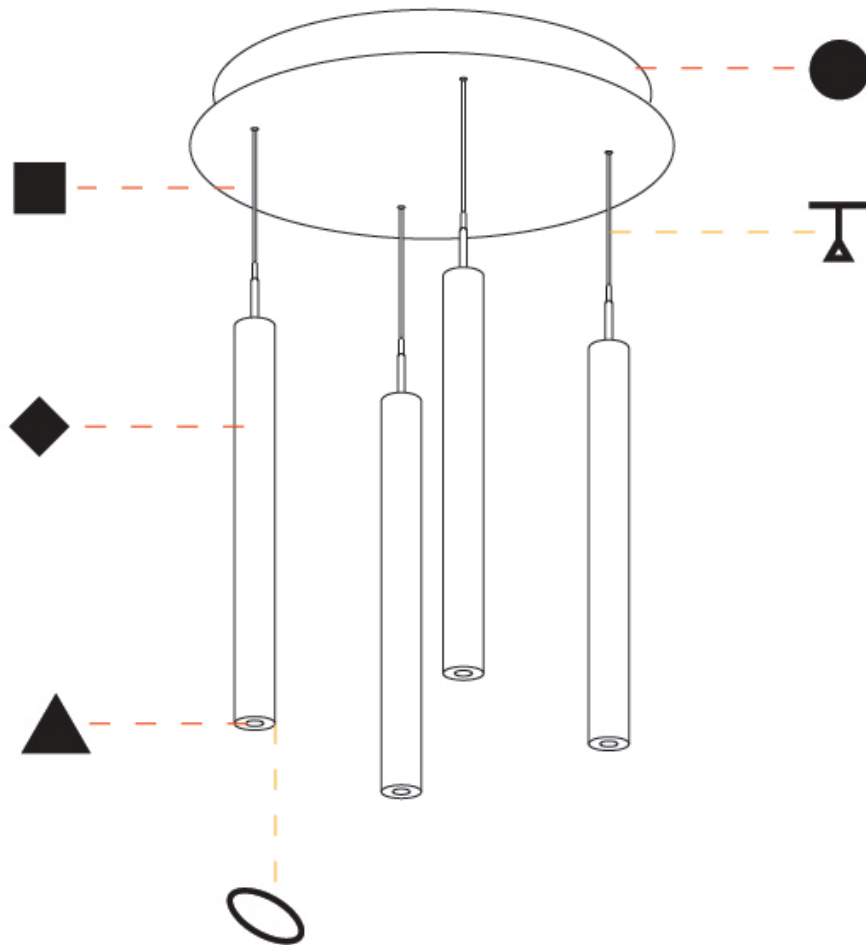

G-MINI ROUND HANGOVER SUSPENSION

A300630-

PROJECT	_____
TYPE	_____
SPECIFIER	_____
QUANTITY	_____
DATE	_____

A