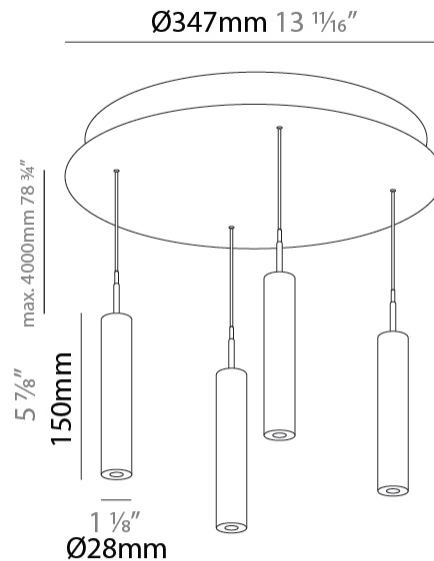

GENERAL

Series: G-Mini Round
Subseries: G-Mini Round Hangover
Brand: Prolicht
Division: Architectural
Mounting Type: Suspension
Mounting Location: Ceiling
Subcategory: Spots

PHYSICAL

Shape: Cylinder
Diameter (mm): 347
Diameter (in): 13 1/16
Height (mm): 150
Height (in): 5 7/8
Light Distribution: Direct
Diffuser: Shine Ring - NOR / OPL / YEL / ORA / RED / BLU / GRN
Fixture Finish: SSR / BKV / CWI / CRY / HAB / UFT / ITA / RUA / FTG / MYG / LOD / PUS / FRO / FUP / KIA / POP / BLS / SPG / MEY / GOH / GUM / CHC / COM / ABZ / JAG / OBR / MOS / ROR
Accent Finish: NOF / COP / MIR / SSS
Fixture Material: Extruded Aluminum / Steel
Cable Details: 2,000mm/78 3/4" / 4,000mm/157 1/2" - Cable, Black, Green, Orange, Red, White

ELECTRICAL

Lamp Type: LED (Zhaga Standard)
Input Wattage (W): 26
Total Output Wattage (W): 23.7
Dimming: Non-Dimmable
Driver Included: Yes
Driver Location: Integrated
Driver Type: Constant Current - Universal
Driver Class: Class 2
Input Voltage (V): 120 - 277

LED

Color Temperature (°K): 2700 / 3000 / 3500 / 4000
Max. Delivered Lumen (lm): 1557 / 1421 / 1499 / 1450
Nominal Lumen (lm): 1840 / 1949 / 2057 / 2112
CRI: >90 CRI
Lamp Life (hrs): 50000

OPTICAL

Beam Angle: 32 / 58

RATINGS AND CERTIFICATIONS

Certified By: Certified for North American Standards
IP rating: IP20