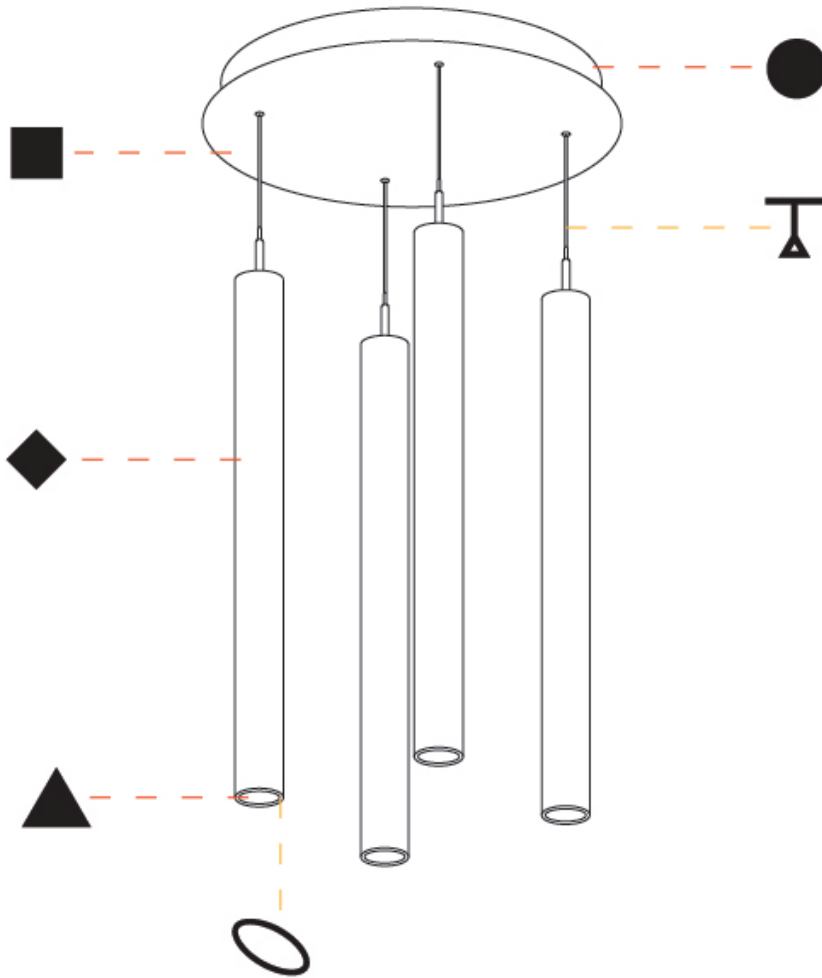

G-MINI ROUND HANGOVER SUSPENSION

A300634-

PROJECT	_____
TYPE	_____
SPECIFIER	_____
QUANTITY	_____
DATE	_____

A