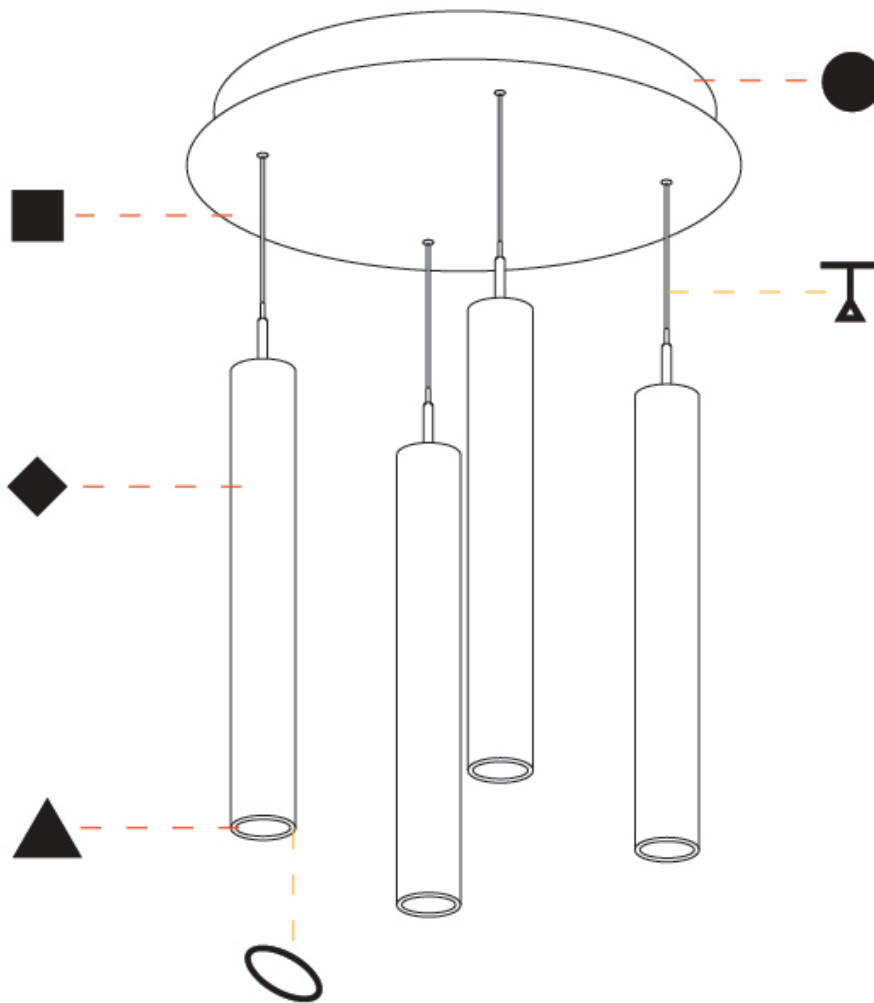

G-MINI ROUND HANGOVER SUSPENSION

A300633-

PROJECT	_____
TYPE	_____
SPECIFIER	_____
QUANTITY	_____
DATE	_____

A