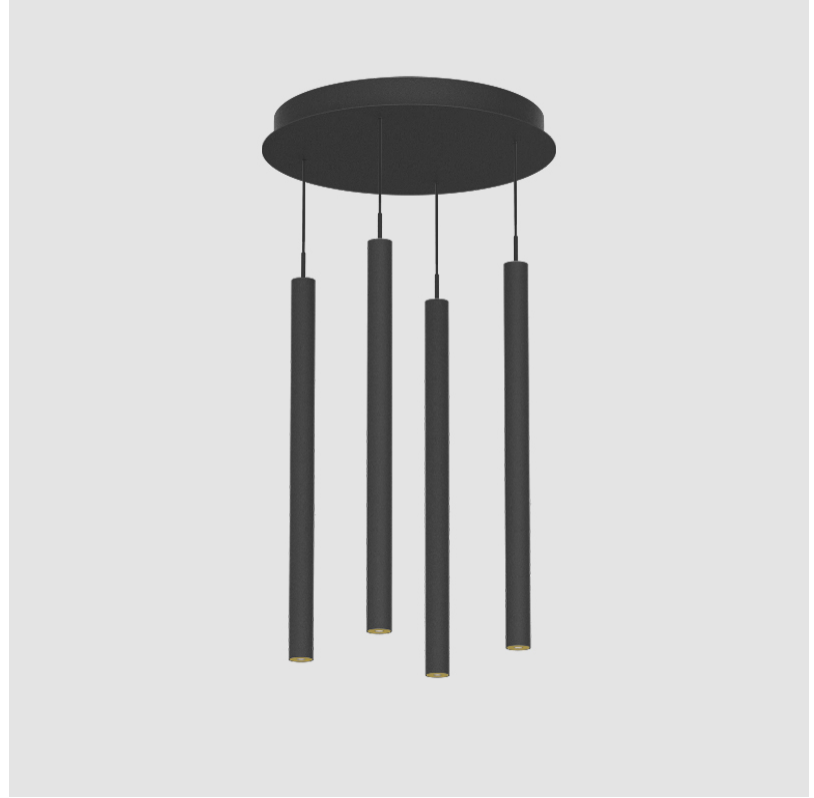

GENERAL

Series: G-Mini Round
Subseries: G-Mini Round Hangover
Brand: Prolight
Division: Architectural
Mounting Type: Suspension
Mounting Location: Ceiling
Subcategory: Spots

PHYSICAL

Shape: Cylinder
Diameter (mm): 347
Diameter (in): 13 1/16
Height (mm): 450
Height (in): 17 1/16
Light Distribution: Direct
Diffuser: Shine Ring - NOR / OPL / YEL / ORA / RED / BLU / GRN
Fixture Finish: SSR / BKV / CWI / CRY / HAB / UFT / ITA / RUA / FTG / MYG / LOD / PUS / FRO / FUP / KIA / POP / BLS / SPG / MEY / GOH / GUM / CHC / COM / ABZ / JAG / OBR / MOS / ROR
Accent Finish: NOF / COP / MIR / SSS
Fixture Material: Extruded Aluminum / Steel
Cable Details: 2,000mm/78 3/4" / 4,000mm/157 1/2" - Cable, Black, Green, Orange, Red, White

ELECTRICAL

Lamp Type: LED (Zhaga Standard)
Input Wattage (W): 26
Total Output Wattage (W): 23.7
Dimming: Non-Dimmable
Driver Included: Yes
Driver Location: Integrated
Driver Type: Constant Current - Universal
Driver Class: Class 2
Input Voltage (V): 120 - 277

LED

Color Temperature (°K): 2700 / 3000 / 3500 / 4000
Max. Delivered Lumen (lm): 1557 / 1421 / 1499 / 1450
Nominal Lumen (lm): 1840 / 1949 / 2057 / 2112
CRI: >90 CRI
Lamp Life (hrs): 50000

OPTICAL

Beam Angle: 32 / 58

RATINGS AND CERTIFICATIONS

Certified By: Certified for North American Standards
IP rating: IP20