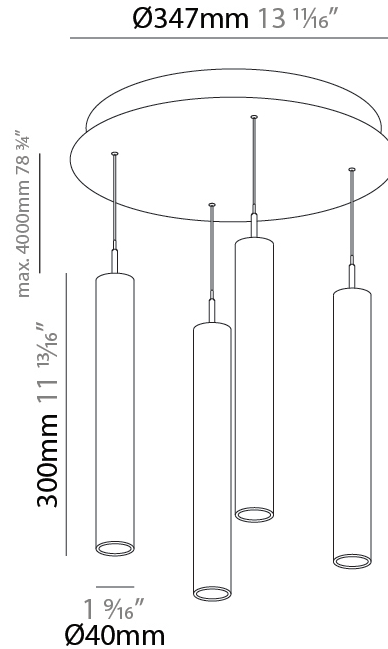

GENERAL

Series: G-Mini Round
Subseries: G-Mini Round Hangover
Brand: Prolight
Division: Architectural
Mounting Type: Suspension
Mounting Location: Ceiling
Subcategory: Spots

PHYSICAL

Shape: Cylinder
Diameter (mm): 347
Diameter (in): 13 13/16
Height (mm): 300
Height (in): 11 13/16
Light Distribution: Direct
Fixture Finish: SSR / BKV / CWI / CRY / HAB / UFT / ITA / RUA / FTG / MYG / LOD / PUS / FRO / FUP / KIA / POP / BLS / SPG / MEY / GOH / GUM / CHC / COM / ABZ / JAG / OBR / MOS / ROR
Accent Finish: NOF / COP / MIR / SSS
Fixture Material: Extruded Aluminum / Steel
Cable Details: 2,000mm/78 3/4" / 4,000mm/157 1/2" - Cable, Black, Green, Orange, Red, White

ELECTRICAL

Lamp Type: LED (Zhaga Standard)
Input Wattage (W): 39
Total Output Wattage (W): 35.4
Dimming: Non-Dimmable
Driver Included: Yes
Driver Location: Integrated
Driver Type: Constant Current - Universal
Driver Class: Class 2
Input Voltage (V): 120 - 277

LED

Color Temperature (°K): 2700 / 3000 / 3500 / 4000
Max. Delivered Lumen (lm): 2776 / 2904 / 3012 / 3080
Nominal Lumen (lm): 3878 / 4056 / 4206 / 4301
CRI: >90 CRI
Lamp Life (hrs): 50000

OPTICAL

Beam Angle: 40 / 52

RATINGS AND CERTIFICATIONS

Certified By: Certified for North American Standards
IP rating: IP20