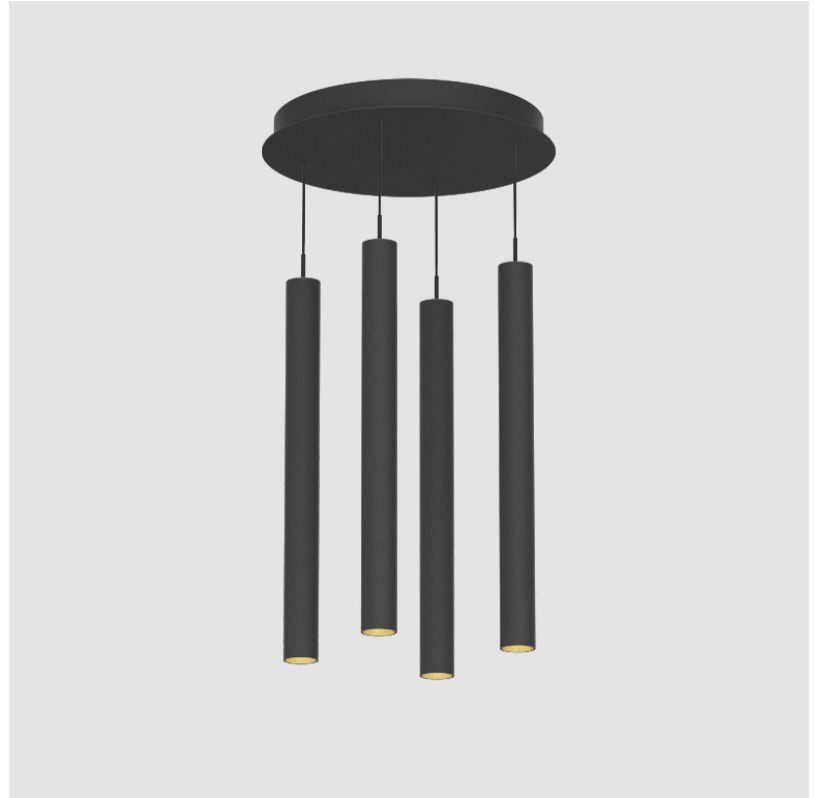

GENERAL

Series: G-Mini Round
Subseries: G-Mini Round Hangover
Brand: Prolight
Division: Architectural
Mounting Type: Suspension
Mounting Location: Ceiling
Subcategory: Spots

PHYSICAL

Shape: Cylinder
Diameter (mm): 347
Diameter (in): 13 11/16
Height (mm): 450
Height (in): 17 11/16
Light Distribution: Direct
Fixture Finish: SSR / BKV / CWI / CRY / HAB / UFT / ITA / RUA / FTG / MYG / LOD / PUS / FRO / FUP / KIA / POP / BLS / SPG / MEY / GOH / GUM / CHC / COM / ABZ / JAG / OBR / MOS / ROR
Accent Finish: NOF / COP / MIR / SSS
Fixture Material: Extruded Aluminum / Steel
Cable Details: 2,000mm/78 3/4" / 4,000mm/157 1/2" - Cable, Black, Green, Orange, Red, White

ELECTRICAL

Lamp Type: LED (Zhaga Standard)
Input Wattage (W): 39
Total Output Wattage (W): 35.4
Dimming: Non-Dimmable
Driver Included: Yes
Driver Location: Integrated
Driver Type: Constant Current - Universal
Driver Class: Class 2
Input Voltage (V): 120 - 277

LED

Color Temperature (°K): 2700 / 3000 / 3500 / 4000
Max. Delivered Lumen (lm): 2776 / 2904 / 3012 / 3080
Nominal Lumen (lm): 1840 / 1949 / 2057 / 2112
CRI: >90 CRI
Lamp Life (hrs): 50000

OPTICAL

Beam Angle: 40 / 52

RATINGS AND CERTIFICATIONS

Certified By: Certified for North American Standards
IP rating: IP20