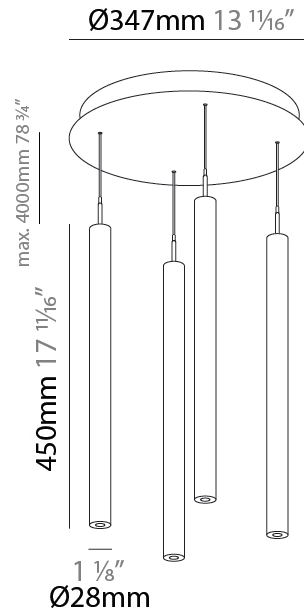

GENERAL

Series: G-Mini Round
Subseries: G-Mini Round Hangover
Brand: Prolight
Division: Architectural
Mounting Type: Suspension
Mounting Location: Ceiling
Subcategory: Spots

PHYSICAL

Shape: Cylinder
Diameter (mm): 347
Diameter (in): 13 1/16
Height (mm): 450
Height (in): 17 1/16
Light Distribution: Direct
Diffuser: Shine Ring - NOR / OPL / YEL / ORA / RED / BLU / GRN
Fixture Finish: SSR / BKV / CWI / CRY / HAB / UFT / ITA / RUA / FTG / MYG / LOD / PUS / FRO / FUP / KIA / POP / BLS / SPG / MEY / GOH / GUM / CHC / COM / ABZ / JAG / OBR / MOS / ROR
Accent Finish: NOF / COP / MIR / SSS
Fixture Material: Extruded Aluminum / Steel
Cable Details: 2,000mm/78 3/4" / 4,000mm/157 1/2" - Cable, Black, Green, Orange, Red, White

ELECTRICAL

Lamp Type: LED (Zhaga Standard)
Input Wattage (W): 26
Total Output Wattage (W): 23.7
Dimming: Non-Dimmable
Driver Included: Yes
Driver Location: Integrated
Driver Type: Constant Current - Universal
Driver Class: Class 2
Input Voltage (V): 120 - 277

LED

Color Temperature (°K): 2700 / 3000 / 3500 / 4000
Max. Delivered Lumen (lm): 1557 / 1421 / 1499 / 1450
Nominal Lumen (lm): 1840 / 1949 / 2057 / 2112
CRI: >90 CRI
Lamp Life (hrs): 50000

OPTICAL

Beam Angle: 32 / 58

RATINGS AND CERTIFICATIONS

Certified By: Certified for North American Standards
IP rating: IP20