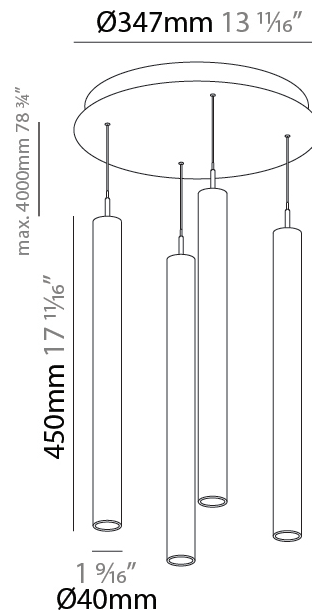

GENERAL

Series: G-Mini Round
Subseries: G-Mini Round Hangover
Brand: Prolight
Division: Architectural
Mounting Type: Suspension
Mounting Location: Ceiling
Subcategory: Spots

PHYSICAL

Shape: Cylinder
Diameter (mm): 347
Diameter (in): 13 11/16
Height (mm): 450
Height (in): 17 11/16
Light Distribution: Direct
Fixture Finish: SSR / BKV / CWI / CRY / HAB / UFT / ITA / RUA / FTG / MYG / LOD / PUS / FRO / FUP / KIA / POP / BLS / SPG / MEY / GOH / GUM / CHC / COM / ABZ / JAG / OBR / MOS / ROR
Accent Finish: NOF / COP / MIR / SSS
Fixture Material: Extruded Aluminum / Steel
Cable Details: 2,000mm/78 3/4" / 4,000mm/157 1/2" - Cable, Black, Green, Orange, Red, White

ELECTRICAL

Lamp Type: LED (Zhaga Standard)
Input Wattage (W): 39
Total Output Wattage (W): 35.4
Dimming: Non-Dimmable
Driver Included: Yes
Driver Location: Integrated
Driver Type: Constant Current - Universal
Driver Class: Class 2
Input Voltage (V): 120 - 277

LED

Color Temperature (°K): 2700 / 3000 / 3500 / 4000
Max. Delivered Lumen (lm): 2776 / 2904 / 3012 / 3080
Nominal Lumen (lm): 1840 / 1949 / 2057 / 2112
CRI: >90 CRI
Lamp Life (hrs): 50000

OPTICAL

Beam Angle: 40 / 52

RATINGS AND CERTIFICATIONS

Certified By: Certified for North American Standards
IP rating: IP20