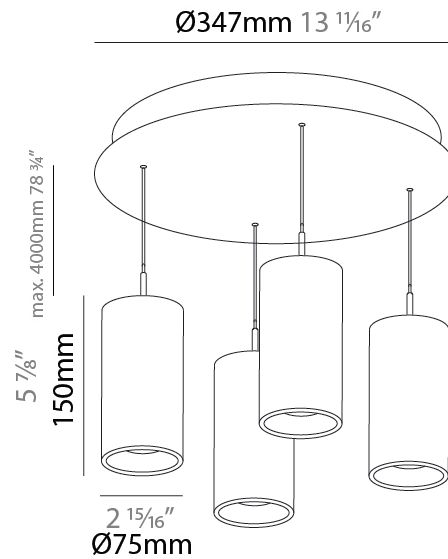

GENERAL

Series: G-Mini Round
Subseries: G-Mini Round Hangover
Brand: Prolight
Division: Architectural
Mounting Type: Suspension
Mounting Location: Ceiling
Subcategory: Spots

PHYSICAL

Shape: Cylinder
Diameter (mm): 75
Diameter (in): 2 ¹⁵/₁₆
Length (mm): 1200
Length (in): 47 ¹/₄
Height (mm): 150
Height (in): 5 ⁷/₈
Light Distribution: Direct
Diffuser: Shine Ring - NOR / OPL / YEL / ORA / RED / BLU / GRN
Fixture Finish: SSR / BKV / CWI / CRY / HAB / UFT / ITA / RUA / FTG / MYG / LOD / PUS / FRO / FUP / KIA / POP / BLS / SPG / MEY / GOH / GUM / CHC / COM / ABZ / JAG / OBR / MOS / ROR
Accent Finish: NOF / COP / MIR / SSS
Fixture Material: Extruded Aluminum / Steel
Cable Details: 2,000mm/78 3/4" / 4,000mm/157 1/2" - Cable, Black, Green, Orange, Red, White

ELECTRICAL

Lamp Type: LED (Zhaga Standard)
Input Wattage (W): 38
Total Output Wattage (W): 34.5
Dimming: Non-Dimmable
Driver Included: Yes
Driver Location: Integrated
Driver Type: Constant Current - Universal
Driver Class: Class 2
Input Voltage (V): 120 - 277

LED

Color Temperature (°K): 2700 / 3000 / 3500 / 4000
Max. Delivered Lumen (lm): Max 3171
Nominal Lumen (lm): Max 4231
CRI: >90 CRI
Lamp Life (hrs): 50000

OPTICAL

Beam Angle: 6 / 22 / 38

RATINGS AND CERTIFICATIONS

Certified By: Certified for North American Standards
IP rating: IP20