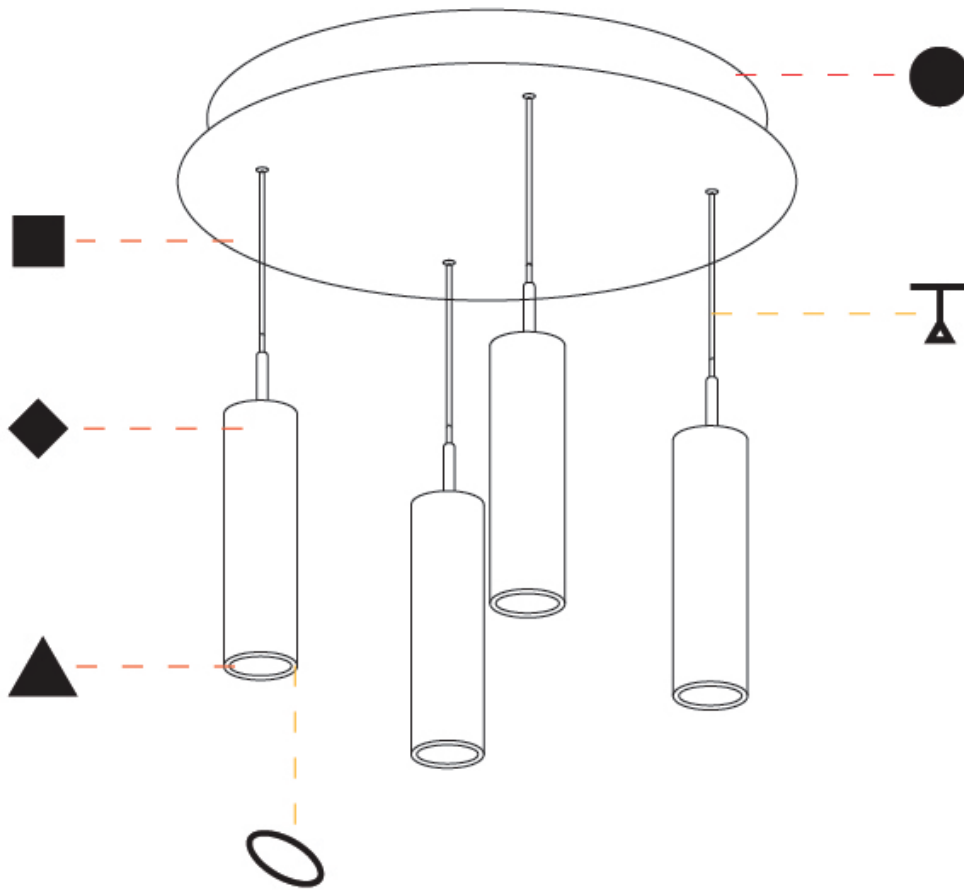

G-MINI ROUND HANGOVER SUSPENSION

A300632-

PROJECT	_____
TYPE	_____
SPECIFIER	_____
QUANTITY	_____
DATE	_____

A